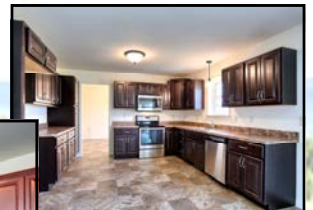

Kreiser Construction at Mountain Meadows

Features Include:

Base Prices $206,900 to $289,900

23 Models To Choose From - 1 & 2 Story Homes

3-5 Bedrooms

1,390 - 3,366 Square Feet

2-Car Garage

Full Basements (Some Daylight)

Central Air Conditioning

No Association Fees

Open Houses

Mon & Wed:

3pm-6pm

Saturdays:

1pm-4pm

For More Info

717.273.1631

Melissa MacBride
Shawn Koppenhaver