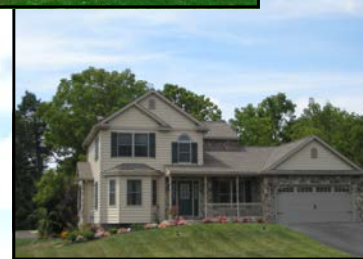

Kreiser Construction at Mountain Meadows

Features Include:

Base Prices $206,900 to $289,900

23 Models To Choose From - 1 & 2 Story Homes

3-5 Bedrooms

1,390 - 3,366 Square Feet

2-Car Garage

Full Basements (Some Daylight)

Central Air Conditioning

No Association Fees

Open Houses

Mon & Wed:

3pm-6pm

Saturdays:

1pm-4pm

For More Info

717.273.1631

Melissa MacBride
Shawn Koppenhaver